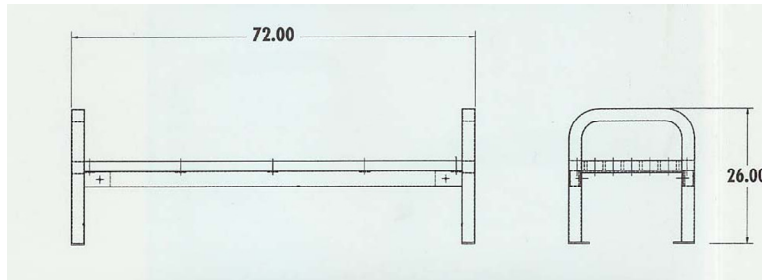

LeisureLine Products

CONTEMPRA

LLA130

Smooth curved 2.5 Sq. tube armrests give this bench a contemporary look that is ideal for hi-tech applications.

Planks are 2 x 4 recycled plastic.

Frames powder coated black.

All hardware is Stainless steel.

Approx weight 205 lbs.

CONTEMPRA

Recycled plastic available in grey, sand, green, & brown.

Planks are 2 x 4 recycled plastic.

Frames powder coated black.

All hardware is Stainless steel.