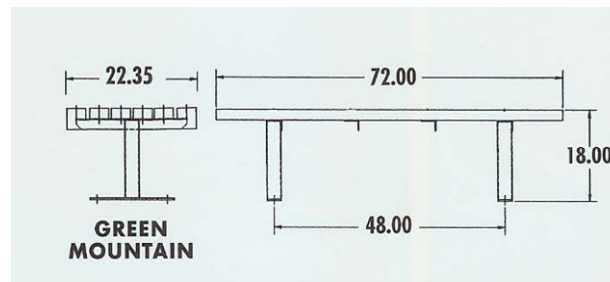

LeisureLine Products

GREEN MOUNTAIN

LLA110

**Durable, yet attractive park bench built to give years of service. Easy bolt together assembly.
Planks are 2 x 4 and 4 x 4 recycled plastic.
Frames powder coated black.
All hardware is Stainless steel.**

Approx weight 166 lbs

GREEN MOUNTAIN

Recycled plastic available in grey, sand, green, & brown.

Planks are 2 x 4 and 4 x 4 recycled plastic.

Frames powder coated black.

All hardware is Stainless steel.

Shipped unassembled complete with all necessary hardware.