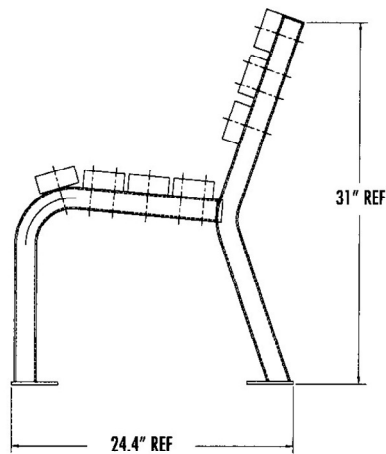

LeisureLine Products

KAUFMAN

LLA210

**Durable, yet attractive park bench.
1.66 Round frame powder coated black.
Planks are 2 x 4 recycled plastic.
All hardware is Stainless steel.
Bolt on Arm rests available**

Approx weight 125 lbs

KAUFMAN

Recycled plastic available in grey, sand, green, & brown.

Planks are 2 x 4 recycled plastic.

Frames powder coated black.

All hardware is Stainless steel.

Shipped unassembled complete with all necessary hardware.