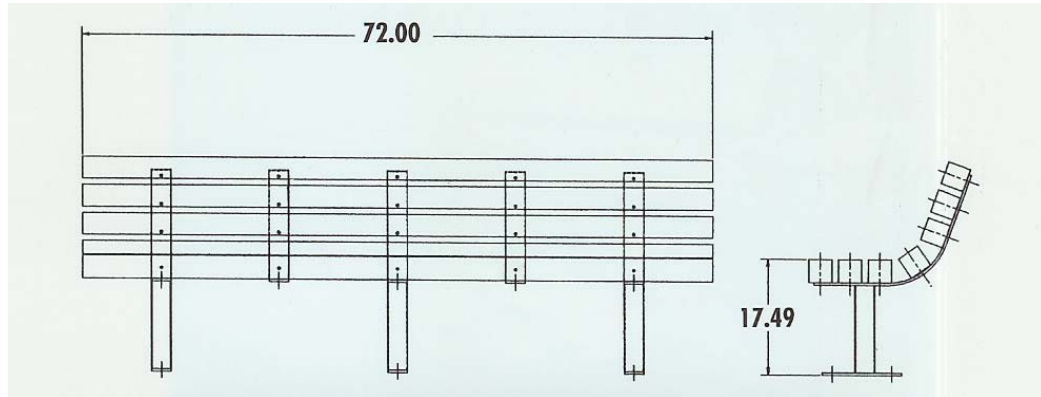

LeisureLine Products

PLAZA

LLA100

**Durable, yet attractive park bench.
Planks are 4 x 4 recycled plastic.
Frames powder coated black.
All hardware is Stainless steel.**

Approx weight 258 lbs

PLAZA

Recycled plastic available in grey, sand, green, & brown.

Planks are 4 x 4 recycled plastic.

Frames powder coated black.

All hardware is Stainless steel.

Shipped unassembled complete with all necessary hardware.

Standard time from order to shipping is 8 working days.