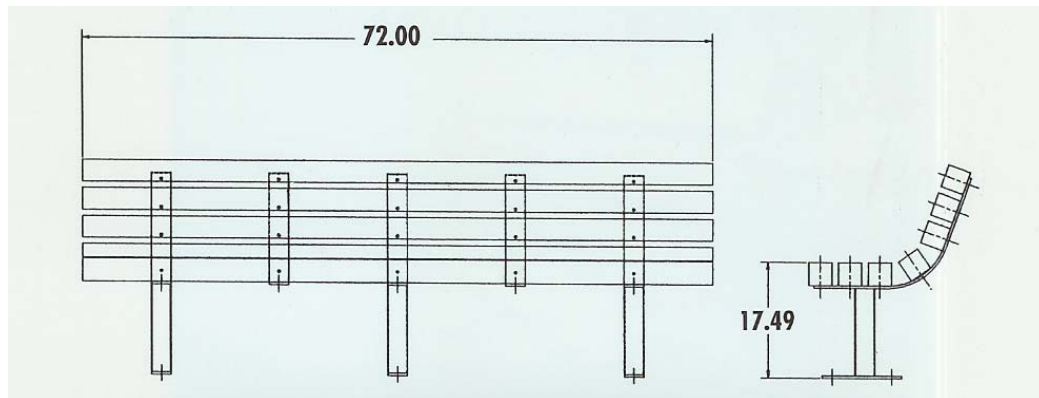

LeisureLine Products

PLAZA

LLA100

**Durable, yet attractive park bench.
Planks are 4 x 4 recycled plastic.
Frames powder coated black.
All hardware is Stainless steel.**

Approx weight 258 lbs

PLAZA

Recycled plastic available in grey, sand, green, & brown.

Planks are 4 x 4 recycled plastic.

Frames powder coated black.

All hardware is Stainless steel.

Shipped unassembled complete with all necessary hardware.

Standard time from order to shipping is 8 working days.