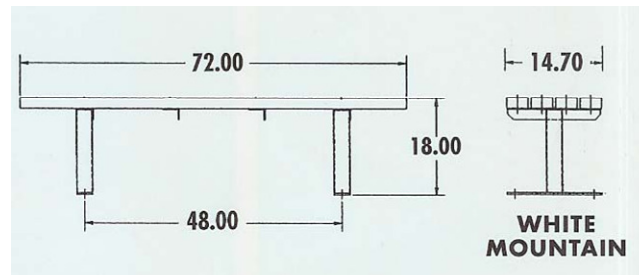

WHITE MOUNTAIN

Recycled plastic available in grey, sand, green, & brown.

Planks are 2 x 4 recycled plastic.

Frames powder coated black.

All hardware is Stainless steel.

Shipped unassembled complete with all necessary hardware.

Standard time from order to shipping is 8 working days.

Other frame colours available on special order.

Add 2 to 4 weeks for special orders.

RIPCO

LeisureLine Products

111 Townline Road, Tillsonburg, Ontario N4G 5Y2

519-842-5941 - 1-800-565-3498 fax 519-842-2116

E-mail: sales@rec-ind.com Web: www.rec-ind.com